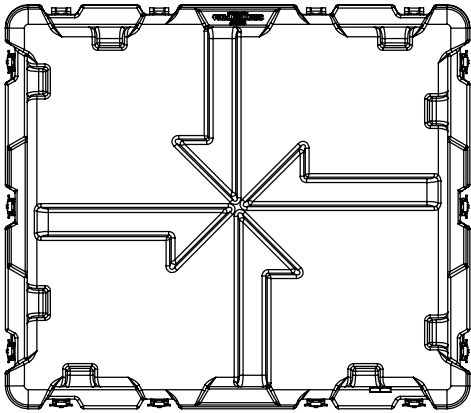

SH2723-0504 Top Profile

MODEL NUMBER KEY

SH27 23-05 04

Length ———— Lid
Width ———— Base
Model numbers refer to interior dimensions

SH2723-0504 Side and End Profile

Nominal INT Dimension	27.0"L x 23.0"W x 9.9"D 685L x 584W x 250D mm
Base Depth	5.1" 129 mm
Lid Depth	4.8" 121 mm
Nominal EXT Dimension	30.5"L x 26.5"W x 12.0"D 774L x 673W x 304D mm
Approx. Weight	27.2 lbs 12.4 kg
Features	<ul style="list-style-type: none"> • Removable lid • Stainless steel handles (4) • PRV

SH2723-0513 Top Profile

MODEL NUMBER KEY

SH27 23-05 13

Length ———— Lid
Width ———— Base
Model numbers refer to interior dimensions

SH2723-0513 Side and End Profile

Nominal INT Dimension	27.0"L x 23.0"W x 19.0"D 685L x 584W x 482D mm
Base Depth	5.1" 129 mm
Lid Depth	13.9" 353 mm
Nominal EXT Dimension	30.5"L x 26.5"W x 20.8"D 774L x 673W x 528D mm
Approx. Weight	35.0 lbs 15.9 kg
Features	<ul style="list-style-type: none"> • Removable lid • Stainless steel handles (8) • PRV

SH2723-1304 Top Profile

MODEL NUMBER KEY

SH27 23-13 04

Length ———— Lid
Width ———— Base
Model numbers refer to interior dimensions

SH2723-1304 Side and End Profile

Nominal INT Dimension	27.0"L x 23.0"W x 18.7"D 685L x 584W x 474D mm
Base Depth	13.9" 353 mm
Lid Depth	4.8" 121 mm
Nominal EXT Dimension	30.5"L x 26.5"W x 20.8"D 774L x 673W x 528D mm
Approx. Weight	34.2 lbs 15.5 kg
Features	<ul style="list-style-type: none"> • Hinged lid • Textured plastic handles (4) • PRV

SH2723-1313 Top Profile

MODEL NUMBER KEY

SH27 23-13 13

Length ———— Lid
Width ———— Base
Model numbers refer to interior dimensions

SH2723-1313 Side and End Profile

Nominal INT Dimension	27.0"L x 23.0"W x 27.4"D 685L x 584W x 695D mm
Base Depth	13.9" 353 mm
Lid Depth	13.5" 342 mm
Nominal EXT Dimension	30.5"L x 26.5"W x 29.5"D 774L x 673W x 749D mm
Approx. Weight	42.2 lbs 19.2 kg
Features	<ul style="list-style-type: none"> • Removable lid • Textured plastic handles (8) • PRV