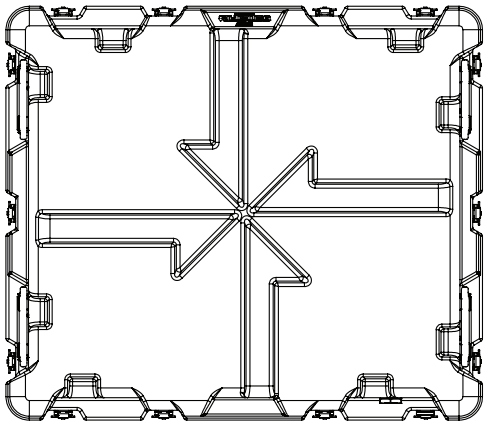

SH2723-0504 Top Profile

MODEL NUMBER KEY

SH27 23-05 04

Length ———— Lid
Width ———— Base
Model numbers refer to interior dimensions

SH2723-0504 Side and End Profile

Nominal INT Dimension	27.0"L x 23.0"W x 9.9"D 685L x 584W x 250D mm
Base Depth	5.1" 129 mm
Lid Depth	4.8" 121 mm
Nominal EXT Dimension	30.5"L x 26.5"W x 12.0"D 774L x 673W x 304D mm
Approx. Weight	27.2 lbs 12.4 kg
Features	<ul style="list-style-type: none"> • Removable lid • Stainless steel handles (4) • PRV

SH2723-0513 Top Profile

MODEL NUMBER KEY

SH27 23-05 13

Length ———— Lid
Width ———— Base
Model numbers refer to interior dimensions

SH2723-0513 Side and End Profile

Nominal INT Dimension	27.0"L x 23.0"W x 19.0"D 685L x 584W x 482D mm
Base Depth	5.1" 129 mm
Lid Depth	13.9" 353 mm
Nominal EXT Dimension	30.5"L x 26.5"W x 20.8"D 774L x 673W x 528D mm
Approx. Weight	35.0 lbs 15.9 kg
Features	<ul style="list-style-type: none"> • Removable lid • Stainless steel handles (8) • PRV

SH2723-1304 Top Profile

MODEL NUMBER KEY

SH27 23-13 04

Length ———— Lid
Width ———— Base
Model numbers refer to interior dimensions

SH2723-1304 Side and End Profile

Nominal INT Dimension	27.0"L x 23.0"W x 18.7"D 685L x 584W x 474D mm
Base Depth	13.9" 353 mm
Lid Depth	4.8" 121 mm
Nominal EXT Dimension	30.5"L x 26.5"W x 20.8"D 774L x 673W x 528D mm
Approx. Weight	34.2 lbs 15.5 kg
Features	<ul style="list-style-type: none"> • Hinged lid • Textured plastic handles (4) • PRV

SH2723-1313 Top Profile

MODEL NUMBER KEY

SH27 23-13 13

Length ———— Lid
Width ———— Base
Model numbers refer to interior dimensions

SH2723-1313 Side and End Profile

Nominal INT Dimension	27.0"L x 23.0"W x 27.4"D 685L x 584W x 695D mm
Base Depth	13.9" 353 mm
Lid Depth	13.5" 342 mm
Nominal EXT Dimension	30.5"L x 26.5"W x 29.5"D 774L x 673W x 749D mm
Approx. Weight	42.2 lbs 19.2 kg
Features	<ul style="list-style-type: none"> • Removable lid • Textured plastic handles (8) • PRV