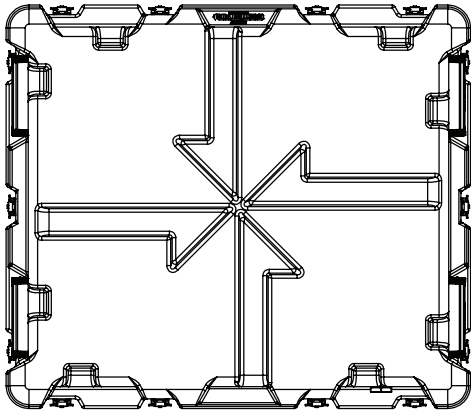

SH2723-0504 Top Profile

MODEL NUMBER KEY

SH27 23-05 04

Length ———— Lid
Width ———— Base
Model numbers refer to interior dimensions

SH2723-0504 Side and End Profile

Nominal INT Dimension	27.0"L x 23.0"W x 9.9"D 685L x 584W x 250D mm
Base Depth	5.1" 129 mm
Lid Depth	4.8" 121 mm
Nominal EXT Dimension	30.5"L x 26.5"W x 12.0"D 774L x 673W x 304D mm
Approx. Weight	27.2 lbs 12.4 kg
Features	<ul style="list-style-type: none"> • Removable lid • Stainless steel handles (4) • PRV

SH2723-0513 Top Profile

MODEL NUMBER KEY

SH27 23-05 13

Length ———— Lid
Width ———— Base
Model numbers refer to interior dimensions

SH2723-0513 Side and End Profile

Nominal INT Dimension	27.0"L x 23.0"W x 19.0"D 685L x 584W x 482D mm
Base Depth	5.1" 129 mm
Lid Depth	13.9" 353 mm
Nominal EXT Dimension	30.5"L x 26.5"W x 20.8"D 774L x 673W x 528D mm
Approx. Weight	35.0 lbs 15.9 kg
Features	<ul style="list-style-type: none"> • Removable lid • Stainless steel handles (8) • PRV

SH2723-1304 Top Profile

MODEL NUMBER KEY

SH27 23-13 04

Length ———— Lid
Width ———— Base
Model numbers refer to interior dimensions

SH2723-1304 Side and End Profile

Nominal INT Dimension	27.0"L x 23.0"W x 18.7"D 685L x 584W x 474D mm
Base Depth	13.9" 353 mm
Lid Depth	4.8" 121 mm
Nominal EXT Dimension	30.5"L x 26.5"W x 20.8"D 774L x 673W x 528D mm
Approx. Weight	34.2 lbs 15.5 kg
Features	<ul style="list-style-type: none"> • Hinged lid • Textured plastic handles (4) • PRV

SH2723-1313 Top Profile

MODEL NUMBER KEY

SH27 23-13 13

Length ———— Lid
Width ———— Base
Model numbers refer to interior dimensions

SH2723-1313 Side and End Profile

Nominal INT Dimension	27.0"L x 23.0"W x 27.4"D 685L x 584W x 695D mm
Base Depth	13.9" 353 mm
Lid Depth	13.5" 342 mm
Nominal EXT Dimension	30.5"L x 26.5"W x 29.5"D 774L x 673W x 749D mm
Approx. Weight	42.2 lbs 19.2 kg
Features	<ul style="list-style-type: none"> • Removable lid • Textured plastic handles (8) • PRV