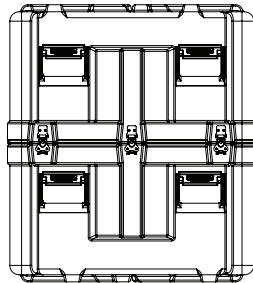

SH2723-0504 Top Profile

MODEL NUMBER KEY

SH27 23-05 04

Length ———— Lid
Width ———— Base
Model numbers refer to interior dimensions

SH2723-0504 Side and End Profile

Nominal INT Dimension	27.0"L x 23.0"W x 9.9"D 685L x 584W x 250D mm
Base Depth	5.1" 129 mm
Lid Depth	4.8" 121 mm
Nominal EXT Dimension	30.5"L x 26.5"W x 12.0"D 774L x 673W x 304D mm
Approx. Weight	27.2 lbs 12.4 kg
Features	<ul style="list-style-type: none"> • Removable lid • Stainless steel handles (4) • PRV

SH2723-0513 Top Profile

MODEL NUMBER KEY

SH27 23-05 13

Length ———— Lid
Width ———— Base
Model numbers refer to interior dimensions

SH2723-0513 Side and End Profile

Nominal INT Dimension	27.0"L x 23.0"W x 19.0"D 685L x 584W x 482D mm
Base Depth	5.1" 129 mm
Lid Depth	13.9" 353 mm
Nominal EXT Dimension	30.5"L x 26.5"W x 20.8"D 774L x 673W x 528D mm
Approx. Weight	35.0 lbs 15.9 kg
Features	<ul style="list-style-type: none"> • Removable lid • Stainless steel handles (8) • PRV

SH2723-1304 Top Profile

MODEL NUMBER KEY

SH27 23-13 04

Length ———— Lid
Width ———— Base
Model numbers refer to interior dimensions

SH2723-1304 Side and End Profile

Nominal INT Dimension	27.0"L x 23.0"W x 18.7"D 685L x 584W x 474D mm
Base Depth	13.9" 353 mm
Lid Depth	4.8" 121 mm
Nominal EXT Dimension	30.5"L x 26.5"W x 20.8"D 774L x 673W x 528D mm
Approx. Weight	34.2 lbs 15.5 kg
Features	<ul style="list-style-type: none"> • Hinged lid • Textured plastic handles (4) • PRV

SH2723-1313 Top Profile

MODEL NUMBER KEY

SH27 23-13 13

Length ———— Lid
Width ———— Base
Model numbers refer to interior dimensions

SH2723-1313 Side and End Profile

Nominal INT Dimension	27.0"L x 23.0"W x 27.4"D 685L x 584W x 695D mm
Base Depth	13.9" 353 mm
Lid Depth	13.5" 342 mm
Nominal EXT Dimension	30.5"L x 26.5"W x 29.5"D 774L x 673W x 749D mm
Approx. Weight	42.2 lbs 19.2 kg
Features	<ul style="list-style-type: none"> • Removable lid • Textured plastic handles (8) • PRV