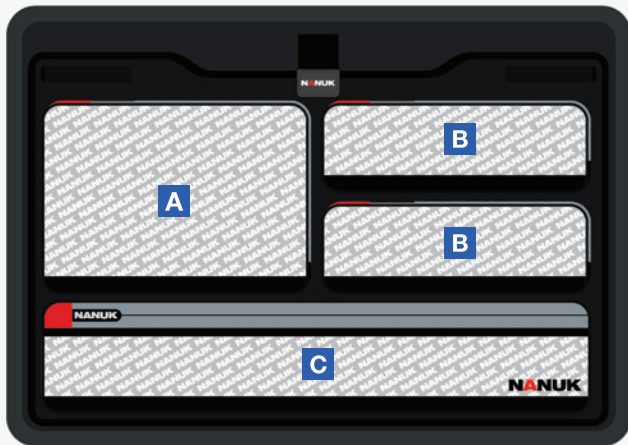

950

Weight | Poids
2.32 lbs | 1.05 kg

Dimensions

21 1/2" x 16 1/4" x 1.98" | 546mm x 413mm x 50mm

- **A** 8 1/2" x 6 3/4" | 216mm x 171mm
- **B** 8 3/4" x 3" | 222mm x 76mm
- **C** 17 3/4" x 3" | 451mm x 76mm