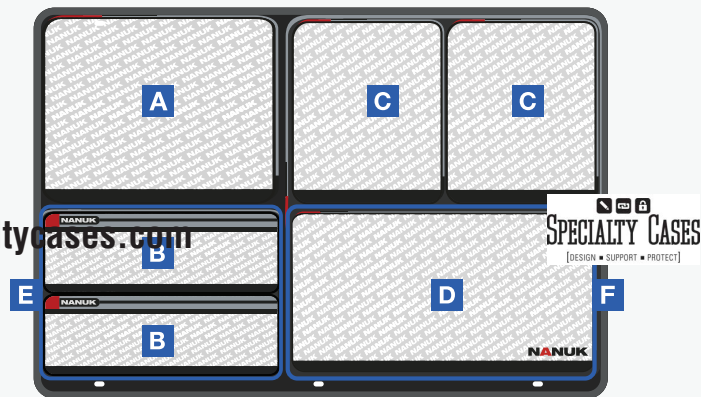

975

Weight | Poids
4.7 lbs | 2.13 kg

Dimensions

29" x 19.75" x 1.98" | 737mm x 502mm x 50mm

- **A** 9.55" x 11.95" | 243mm x 304mm
- **B** 4.15" x 11.85" | 105mm x 301mm
- **C** 9.325" x 7.725" | 237mm x 196mm
- **D** 8.125" x 15.4" | 206mm x 391mm
- **E** 8.50" x 11.95" | 216mm x 304mm
- **F** 18.35" x 16" | 466mm x 406mm

Suggested uses | Utilisations suggérées

- Camera accessories
- Accessoires pour appareil photo
- Video accessories
- Accessoires vidéo
- Memory cards and USB keys
- Cartes mémoire et clés USB
- Microphones
- Microphones
- Protective eyewear
- Lunettes de protection
- Cleaning kit
- Ensemble de nettoyage
- Hunting accessories
- Accessoires de chasse
- Maps and instruction manuals
- Cartes et manuels d'instructions
- Tools
- Outils
- Testing kit
- Ensemble de tests
- Hardware
- Quincailleries
- Cables
- Câbles
- Electronic components
- Composants électroniques
- Electronic tablets
- Tablettes électroniques
- Personal items
- Effets personnels
- And many other accessories
- Et bien d'autres accessoires