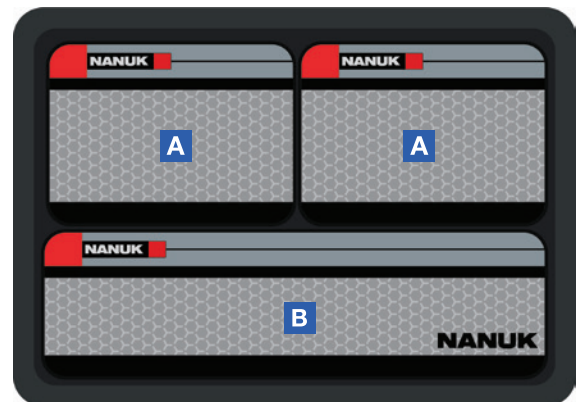

910

Weight | Poids
0.9 lbs | 0.41 kg

Dimensions

13.35" X 9.35" X 1.112" | 339mm x 237mm x 28mm

A 5.75" x 4.0" | 146mm x 102mm

B 11.65" x 3.65" | 296mm x 93mm