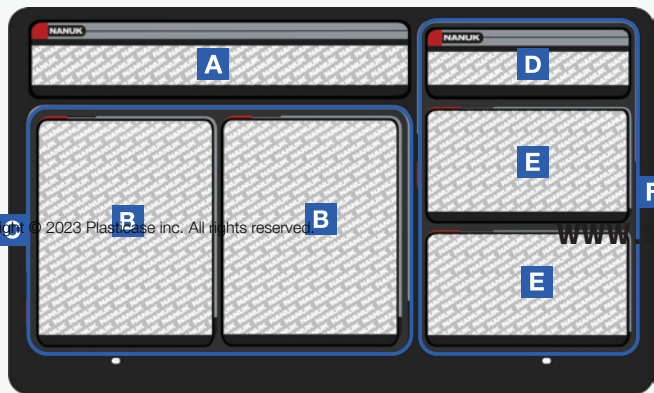

- A** 8 1/2" x 6 3/4" | 216mm x 171mm
- B** 8 3/4" x 3" | 222mm x 76mm
- C** 17 3/4" x 3" | 451mm x 76mm

962

Weight | Poids
2.9 lbs | 1.32 kg

Dimensions

27.25" x 15.50" x 1.85" | 692mm x 394mm x 47mm

- A** 4.65" x 16.65" | 118mm x 123mm
- B** 8.125" x 7.75" | 206mm x 197mm
- C** 8.875" x 16.65" | 225mm x 423mm
- D** 4.25" x 8.85" | 108mm x 225mm
- E** 13.65" x 9.49" | 347mm x 241mm