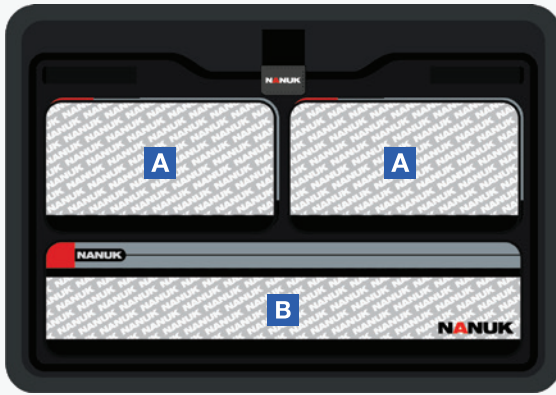

B 12.875" x 3" | 327mm x 76mm

923

Weight | Poids
1.4 lbs | 0.64 kg

Dimensions

17.125" x 11.875" x 1.92" | 435mm x 302mm x 49mm

A 7.4" x 4.3" | 188mm x 109mm

B 15.25" x 3.75" | 387mm x 95mm

925