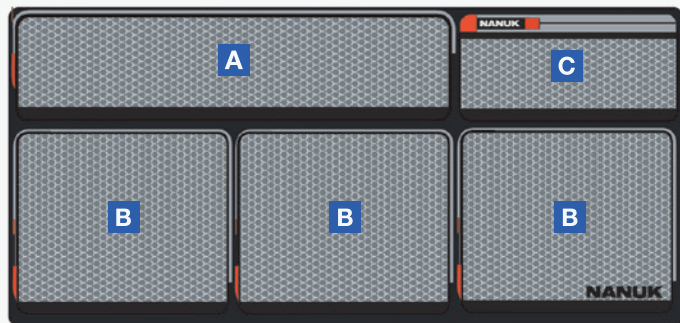

980

Weight | Poids
2.4 lbs | 1.09 kg

Dimensions

26.5" x 12.5" x 1.25" | 673mm x 318mm x 32mm

- **A** 17.25" x 4.385" | 438mm x 111mm
- **B** 8.5" x 7.75" | 216mm x 197mm
- **C** 8.5" x 4.385" | 216mm x 111mm