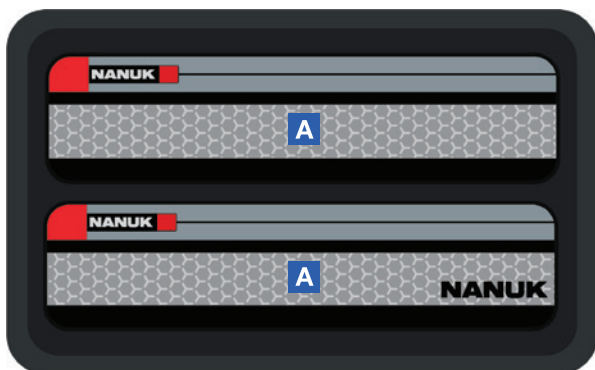

909

Weight | Poids
0.6 lbs | 0.27 kg

Dimensions

11.72" X 7.2" X 0.938" | 298mm x 183mm x 24mm

A 10.2" x 2.75" | 259mm x 70mm