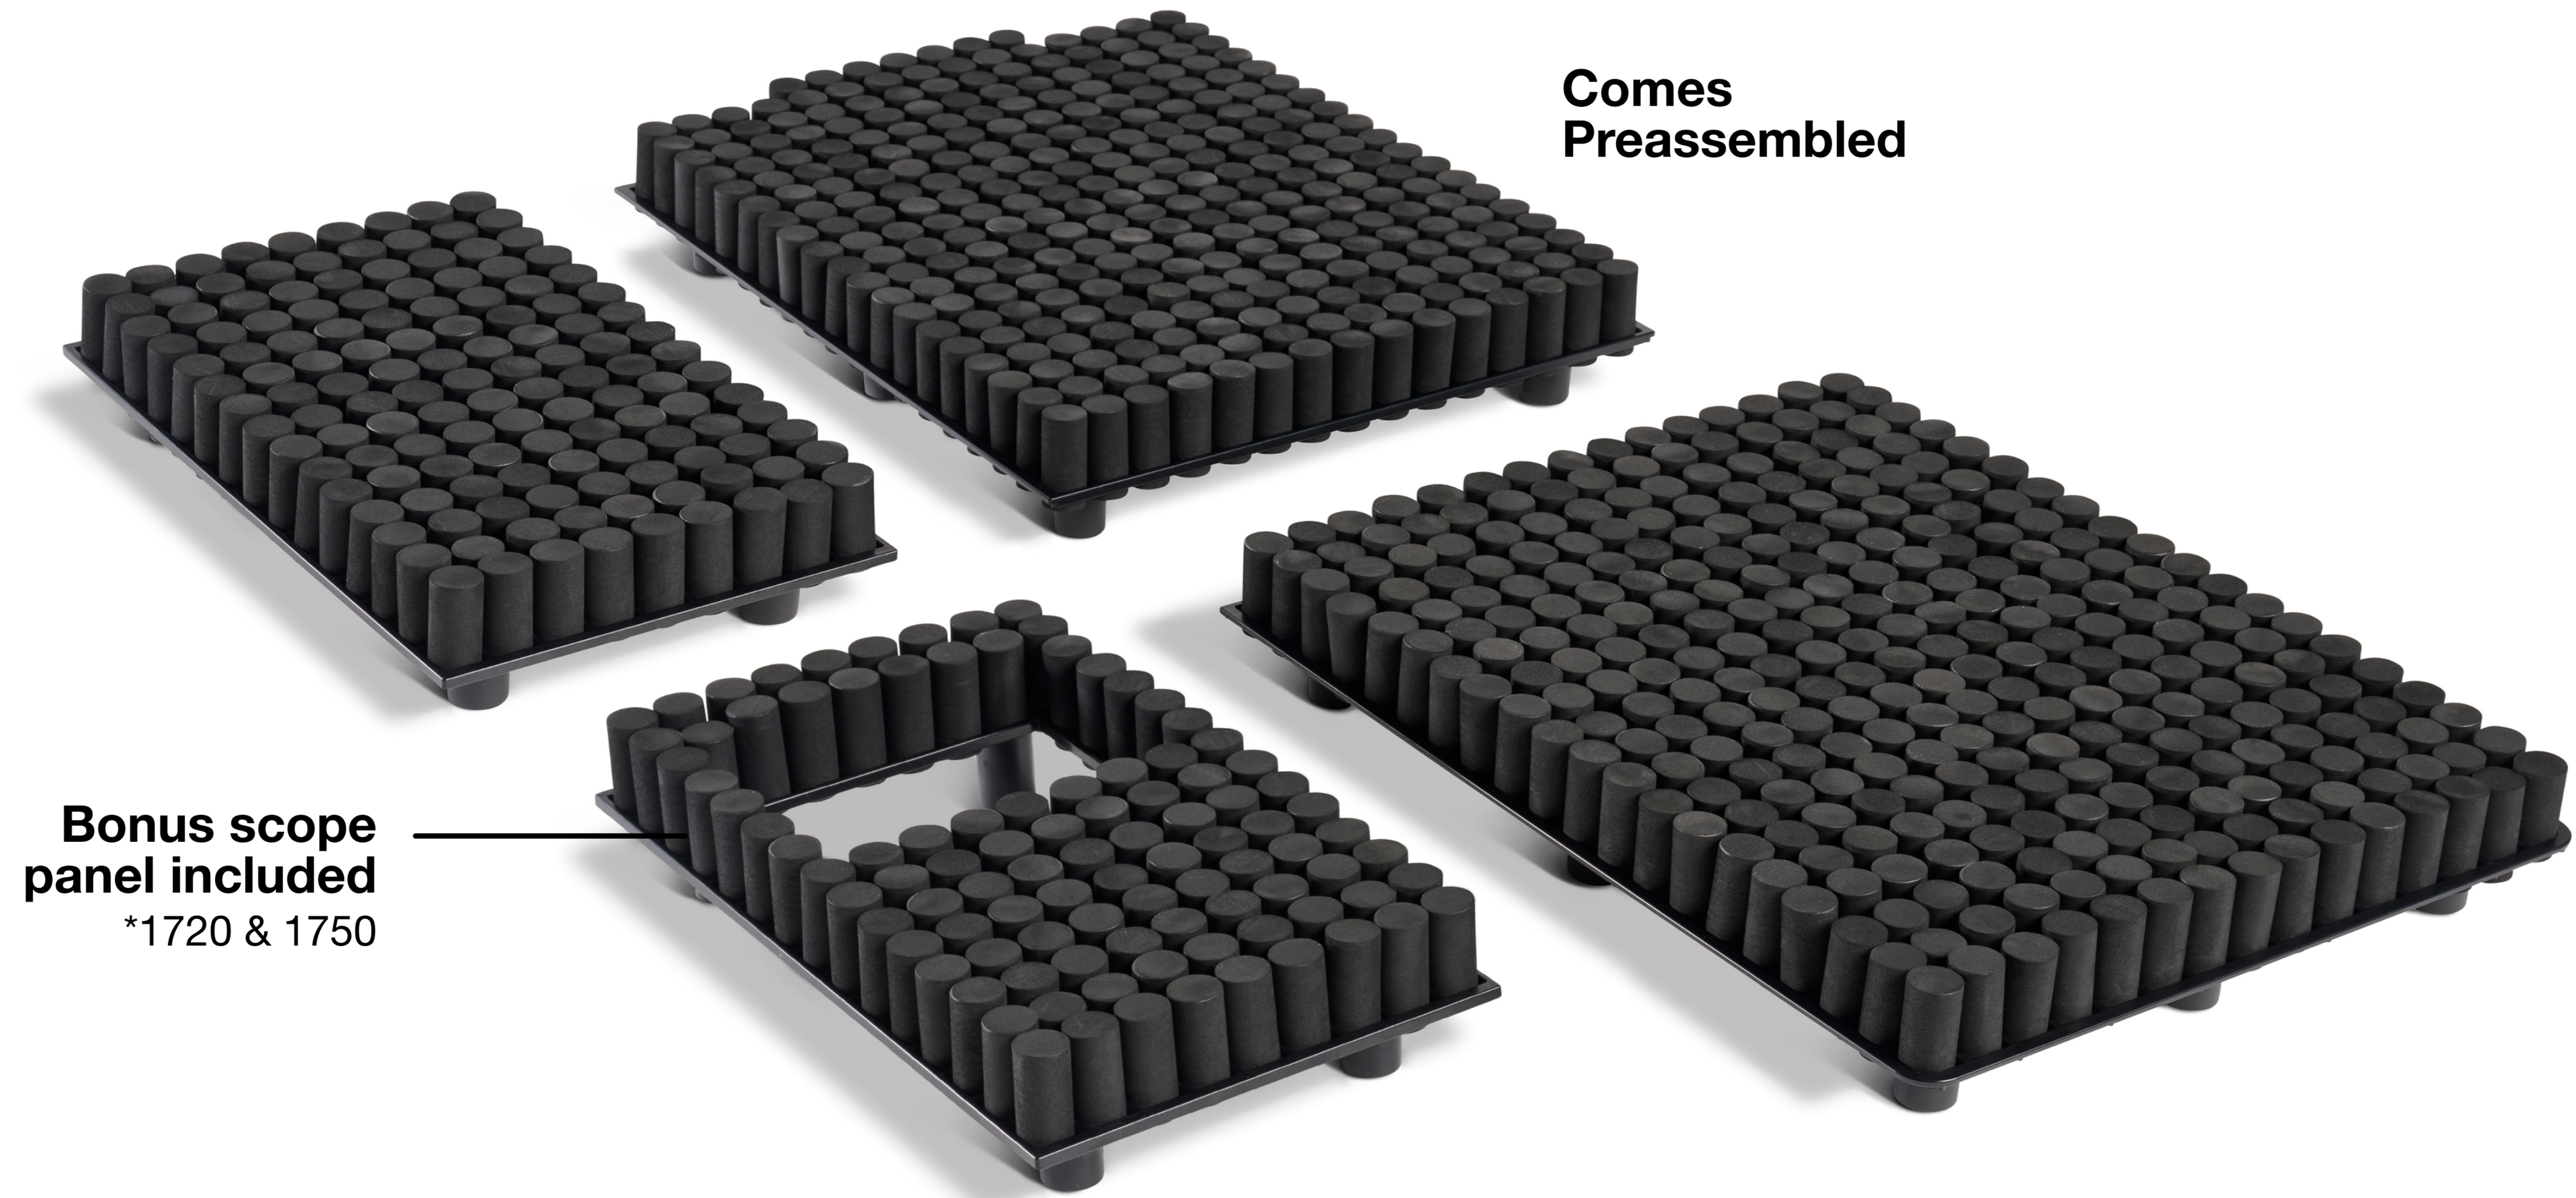

One System. Endless Configurations.

An infinitely configurable interior system that adapts to your gear. Re-Set pegs, made from high-density foam, provide secure transport for equipment, accessories, and essentials. Effortlessly and quickly reconfigure the system to suit your needs, ensuring a perfect fit for your gear every time.

Resettable/Adaptable

An infinitely configurable storage system that adapts to your gear, ensuring a perfect fit for any mission or loadout

Secure

Designed to deliver a precise fit, preventing shifting or damage during transport, even in extreme conditions

Quick & Easy

Effortlessly push and pull pegs to quickly change the configuration, even on the go

Durable

Engineered with high-density foam to withstand repeated adjustments and heavy use, ensuring it holds up for every mission